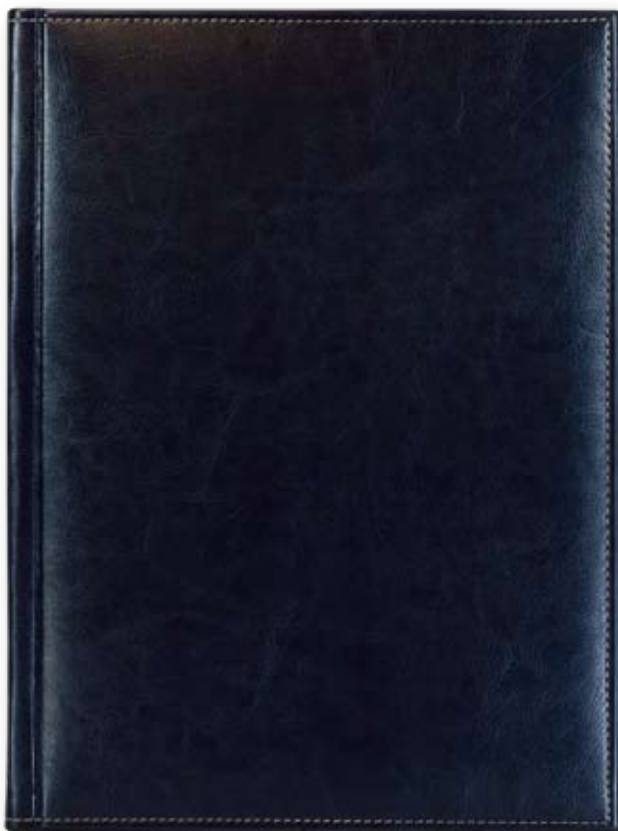

NOVASKIN 102.202

DIARY 2026

BLOCK: EURO 4

Dimension of the block: 190×265 mm

Material: chamois 80 g/m²

224 pages

Map of Europe on 8 pages

COVER: NOVASKIN

Dimension of the cover: 200×275 mm

Stitched cover

PACKING: LUX

Black envelope

Plastification: matte

PACKING

Weight/box: 10 kg

Size/box: 410×280×175 mm

NOVASKIN 102.301

PLANNER

BLOCK:

Dimension of the block: 295×120 mm

Material: chamois 80 g/m²

110 pages

COVER: NOVASKIN

Dimension of the cover: 300×155 mm

Stitched cover

PACKING: LUX

Black envelope

Plastification: matte

PACKING

1

SCREEN PRINTING

LASER

EMBOSSING

FOIL STAMPING