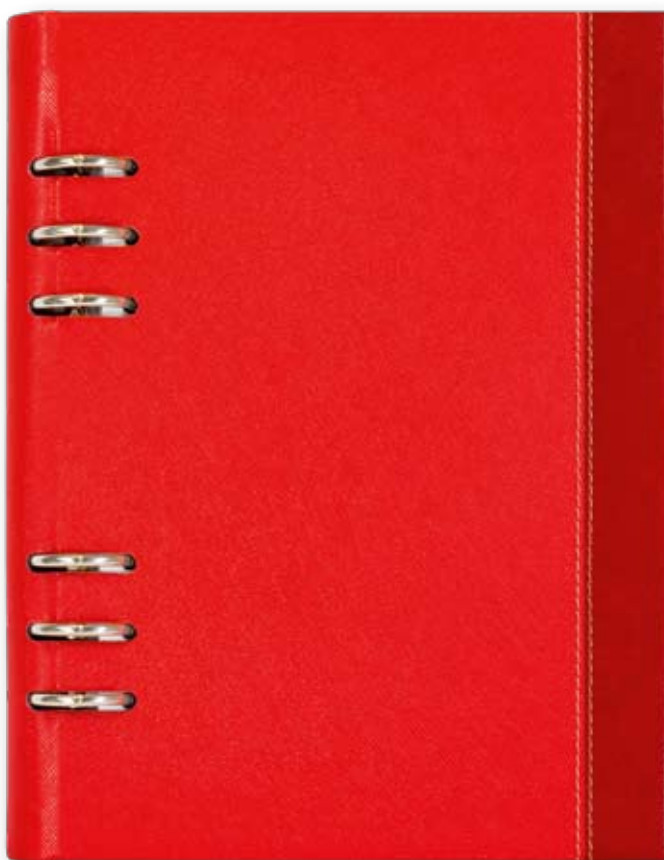

MOSCOW 127.307

AGENDA WITH MECHANISM A5

BLOCK: EURO 4

Dimension of the block: 145×210 mm

Paper: chamois 80 g/m²

290 pages

COVER: MOSCOW

Dimension of the cover: 180×232 mm

Stitched cover

Nickel mechanism

PACKING: LUX

Black box

Plastification: matte

PACKING

Weight/box: 8 kg

Size/box: 405×250×195 mm

1 10

MOSCOW 127.308

AGENDA WITH MECHANISM B6

BLOCK: EURO 4

Dimension of the block: 105×165 mm

Material: chamois 80 g/m²

230 pages

COVER: MOSCOW

Dimension of the cover: 130×185 mm

Stitched cover

Nickel mechanism

PACKING: LUX

Black box

Plastification: matte

PACKING

Weight/box: 8 kg

Size/box: 405×295×160 mm

1 20

premium

48

SCREEN PRINTING

LASER

EMBOSSING

FOIL STAMPING