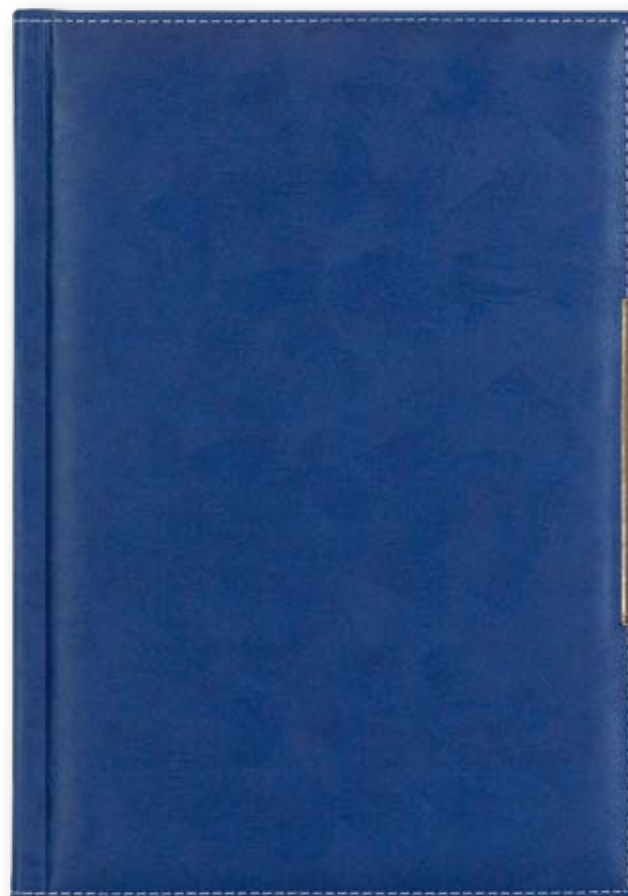

ODESA 128.804

DIARY B5 WITH SPACE FOR PEN

BLOCK: EURO 5

Dimension of the block: 165×235 mm

Paper: chamois 80 g/m²

244 pages

COVER: ODESA

Dimension of the cover: 175×245 mm

Stitched cover

Decorative clip

PACKING: LUX

Black envelope

Plastification: matte

PACKING

Weight/box: 7 kg

Size/box: 360×255×175 mm

1

14

premium

23