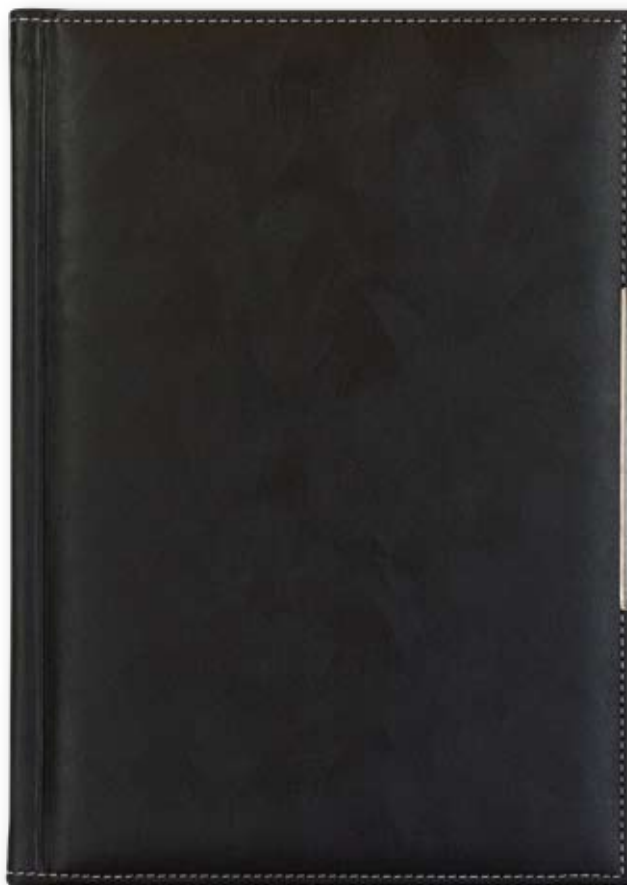

ODESA 128.204

DIARY B5

BLOCK: EURO 4

Dimension of the block: 165×235 mm

Paper: chamois 80 g/m²

224 pages

Map of Europe on 16 pages

COVER: ODESA

Dimension of the cover: 175×245 mm

Decorative clip

PACKING: LUX

Black envelope

Plastification: matte

PACKING

Weight/box: 7 kg

Size/box: 360×255×175 mm

1

14

SCREEN PRINTING

LASER

EMBOSSING

FOIL STAMPING

premium