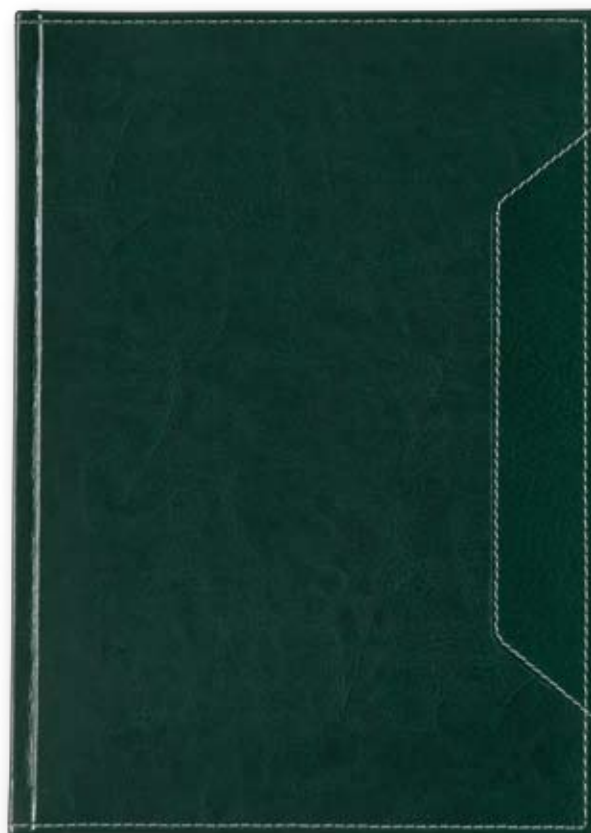

ANTICO 109.306

AGENDA WITH MECHANISM A5

BLOCK:

Dimension of the block: 155×215 mm
Paper: chamois 80 g/m²
170 pages

COVER: ANTICO

Dimension of the cover: 175×233 mm
Material: artificial leather, thermo reactive
Stitched cover
Plated mechanism

PACKING: LUX

Black box
Plastification: matte

PACKING

Weight/box: 8 kg
Size/box: 395×250×210 mm

ANTICO 109.204

DIARY B5

BLOCK: EURO 4

Dimension of the block: 165×235 mm
Paper: chamois 80 g/m²
224 pages

Map of Europe on 16 pages

COVER: ANTICO

Dimension of the cover: 175×245 mm
Material: artificial leather, thermo reactive

PACKING: LUX

Black box
Plastification: matte

PACKING

Weight/box: 7 kg
Size/box: 360×255×175 mm

SCREEN PRINTING

LASER

EMBOSSING

FOIL STAMPING