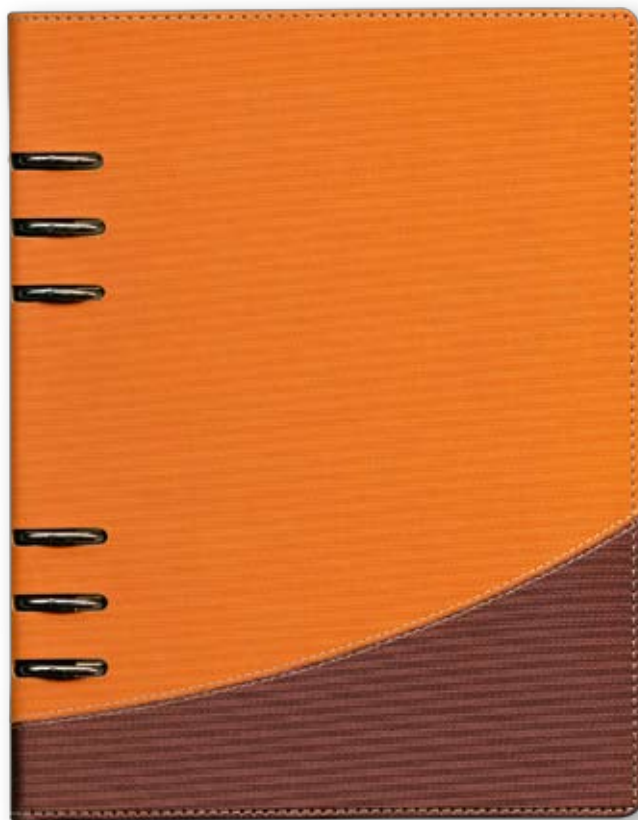

LINE 104.307

AGENDA WITH MECHANISM A5

BLOCK: EURO 4

Dimension of the block: 145×210 mm

Paper: chamois 80 g/m²

290 pages

COVER: LINE

Dimension of the cover: 180×235 mm

Stitched cover

Nickel mechanism

PACKING: LUX

Black box

Plastification: matte

PACKING

Weight/box: 8 kg

Size/box: 405×250×195 mm

LINE 104.308

AGENDA WITH MECHANISM B6

BLOCK: EURO 4

Dimension of the block: 105×165 mm

Paper: chamois 80 g/m²

230 pages

COVER: LINE

Dimension of the cover: 130×185 mm

Stitched cover

Nickel mechanism

PACKING: LUX

Black box

Plastification: matte

PACKING

Weight/box: 8 kg

Size/box: 405×295×160 mm

premium

SCREEN PRINTING

LASER

EMBOSSING

FOIL STAMPING