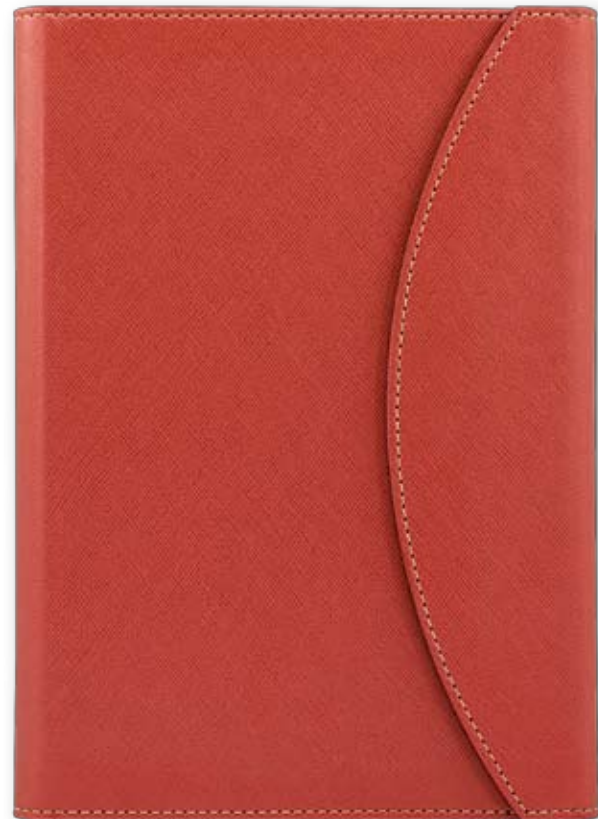

ALICANTE 101.826

NOTES A5 WITH FLAP

BLOCK: EURO 5 WITH SPIRAL

Dimension of the block: 125×205 mm

Paper: chamois 80 g/m²

250 pages

COVER: ALICANTE

Dimension of the cover: 150×213 mm

Inside: pocket

Stitched cover

PACKING: LUX

Black box

Plastification: matte

PACKING