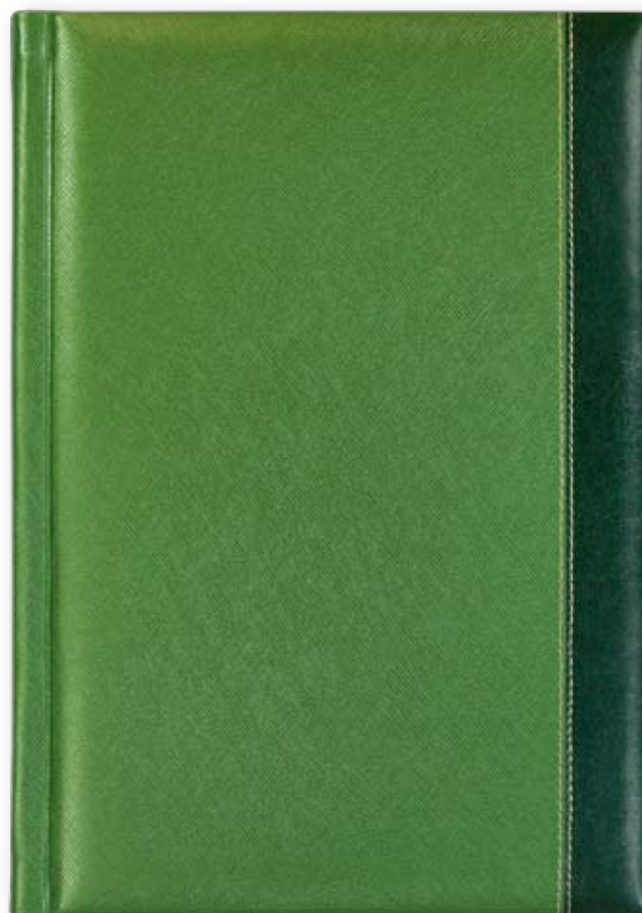

Kelly green - 43

premium
line

LINE 104.876

NOTES A5 WITH SPIRAL AND SPACE FOR PEN

BLOCK: EURO 5

Dimension of the block: 122x205 mm

Paper: chamois 80 g/m²

194 pages