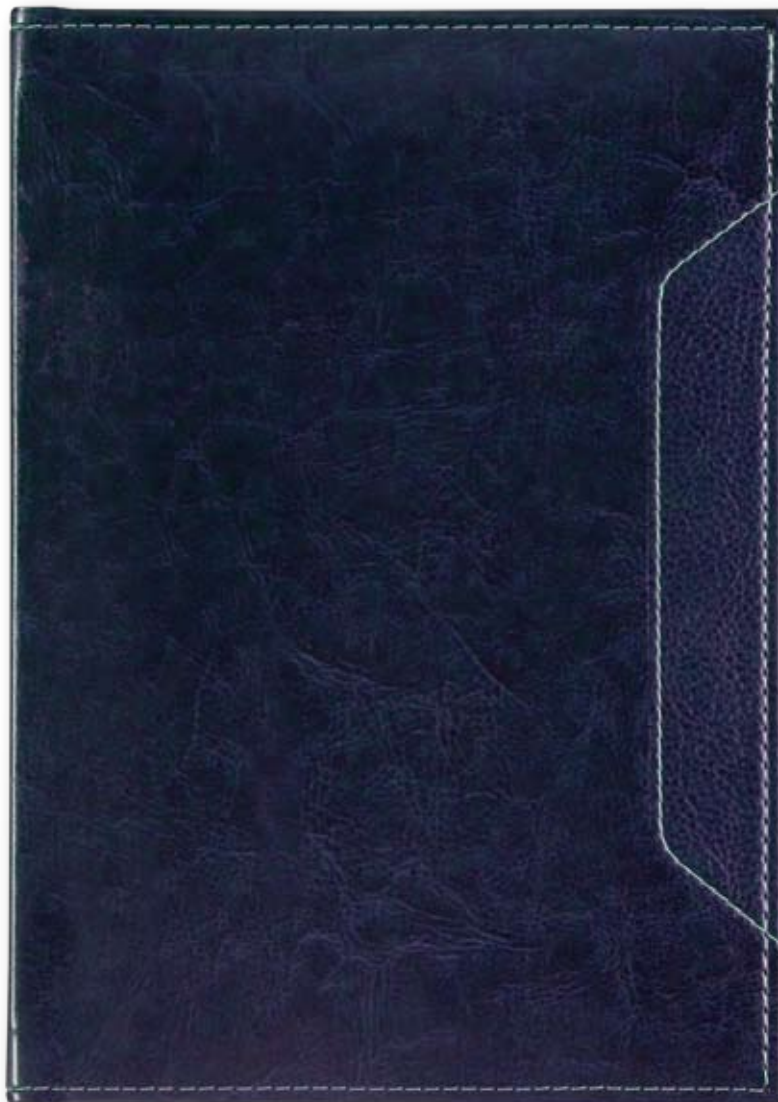

ANTICO 109.302

AGENDA WITH MECHANISM A4

BLOCK:

Dimension of the block: 195×275 mm

Paper: chamois 80 g/m²

170 pages

COVER: ANTICO

Dimension of the cover: 210×300 mm

Stitched cover

Plated mechanism

PACKING: LUX

Black box

Plastification: matte

PACKING

Weight/box: 8 kg

Size/box: 480×325×195 mm

SCREEN PRINTING

LASER

EMBOSSING

FOIL STAMPING

premium

43