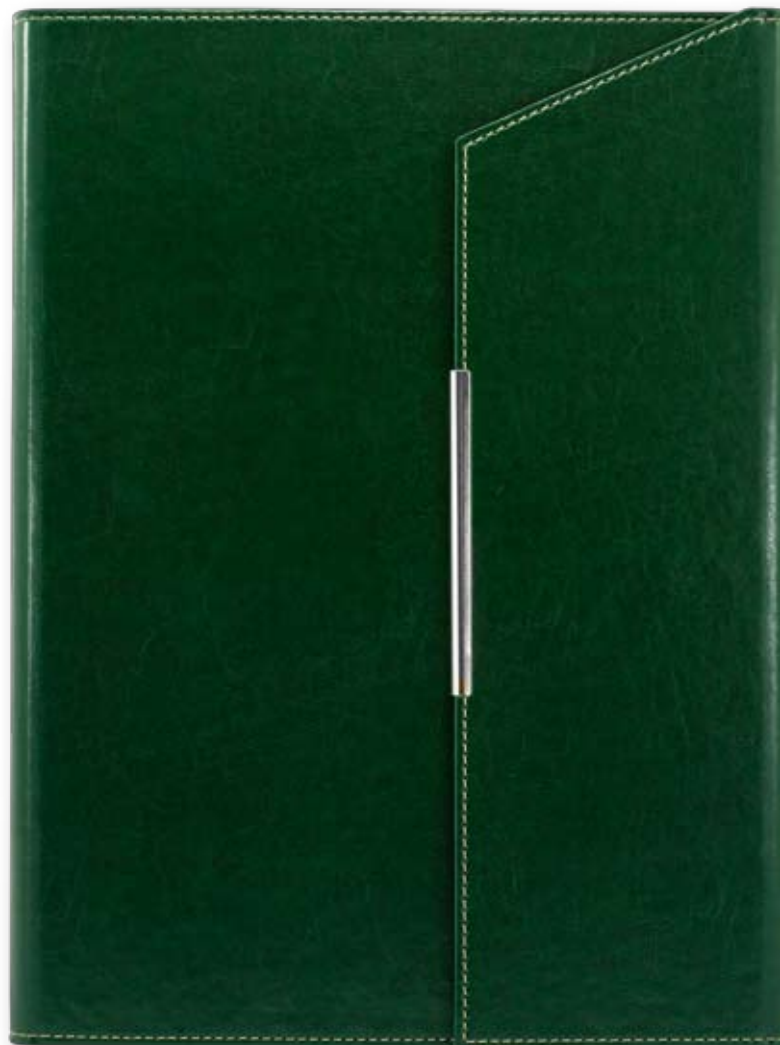

SCREEN PRINTING

LASER

EMBOSSING

FOIL STAMPING