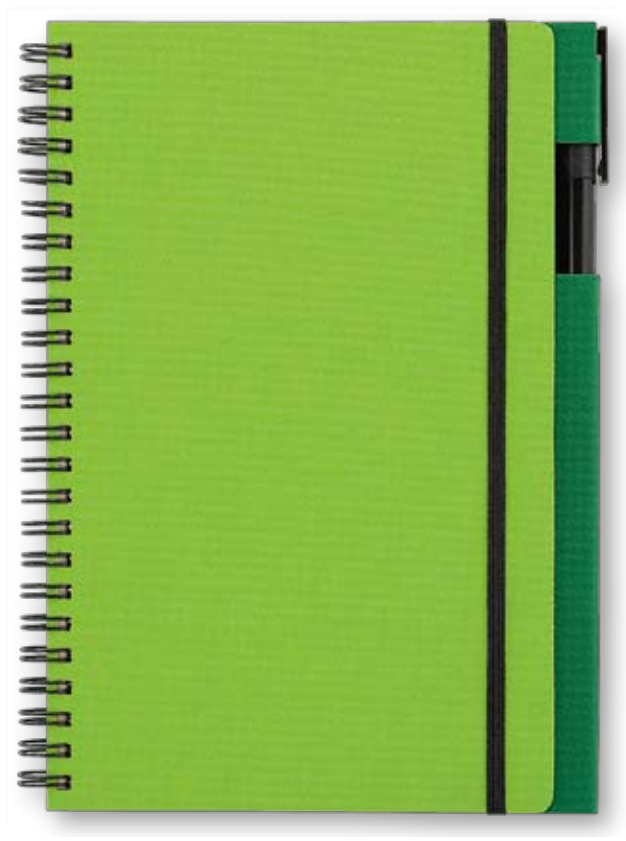

LINE 104.876

NOTES A5 WITH SPIRAL AND SPACE FOR PEN

BLOCK: EURO 5

Dimension of the block: 122x205 mm

Paper: chamois 80 g/m²

194 pages

COVER: LINE

Dimension of the cover: 145x210 mm

Inside: pocket

PACKING

SCREEN PRINTING

LASER

EMBOSSING

FOIL STAMPING

premium