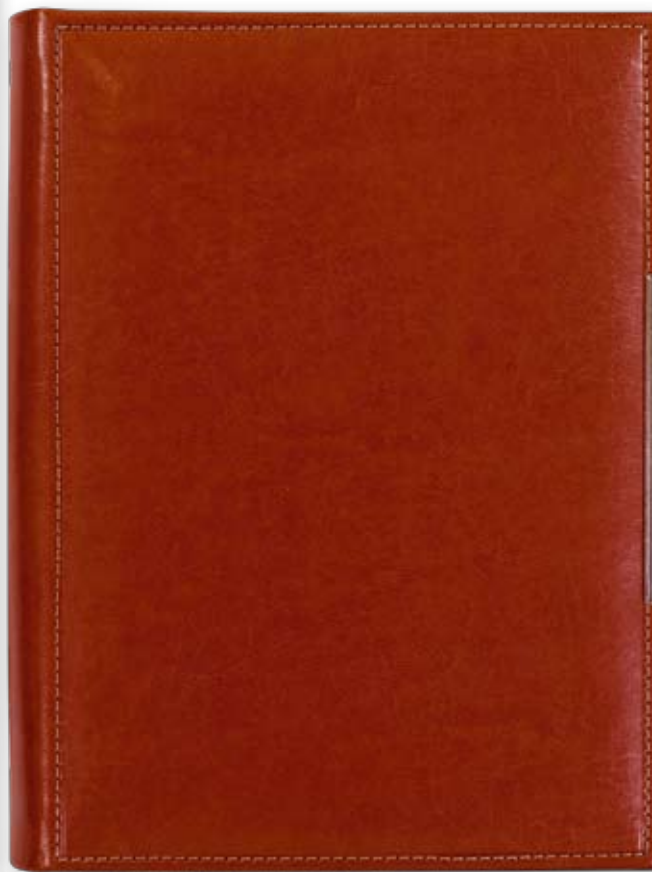

NOVASKIN 102.204

DIARY B5

BLOCK: EURO 4

Dimension of the block: 165×235 mm

Material: chamois 80 g/m²

224 pages

Map of Europe on 16 pages

COVER: NOVASKIN

Dimension of the cover: 175×245 mm

Stitched cover

PACKING: LUX

Black envelope

Plastification: matte

PACKING

Weight/box: 7 kg

Size/box: 360×255×175 mm

NOVASKIN 102.607

AGENDA WITH MECHANISM A5 STANDARD

BLOCK: EURO 4

Dimension of the block: 145×210 mm

Paper: chamois 80 g/m²

280 pages

COVER: NOVASKIN

Dimension of the cover: 180×235 mm

Stitched cover

Nickel mechanism

Decorative clip

PACKING: LUX

Black box

Plastification: matte

PACKING

Weight/box: 8 kg

Size/box: 405×250×195 mm