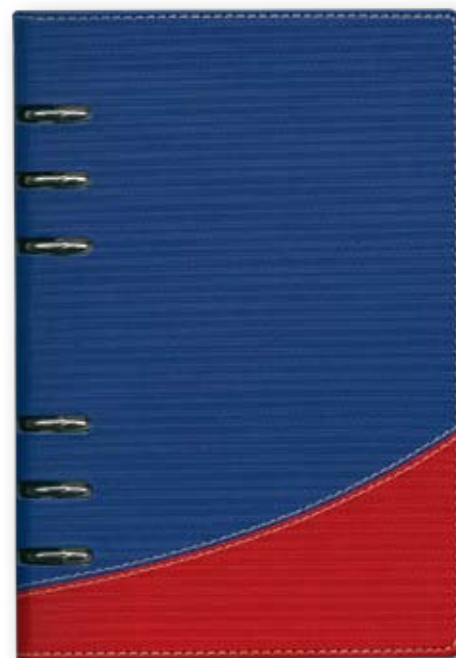

LINE 104.307

AGENDA WITH MECHANISM A5

BLOCK: EURO 4

Dimension of the block: 145×210 mm

Paper: chamois 80 g/m²

290 pages

COVER: LINE

Dimension of the cover: 180×235 mm

Stitched cover

Nickel mechanism

PACKING: LUX

Black box

Plastification: matte

PACKING

Weight/box: 8 kg

Size/box: 405×250×195 mm

LINE 104.308

AGENDA WITH MECHANISM B6

BLOCK: EURO 4

Dimension of the block: 105×165 mm

Paper: chamois 80 g/m²

230 pages

COVER: LINE

Dimension of the cover: 130×185 mm

Stitched cover

Nickel mechanism

PACKING: LUX

Black box

Plastification: matte

PACKING

Weight/box: 8 kg

Size/box: 405×295×160 mm

premium

SCREEN PRINTING

LASER

EMBOSSING

FOIL STAMPING