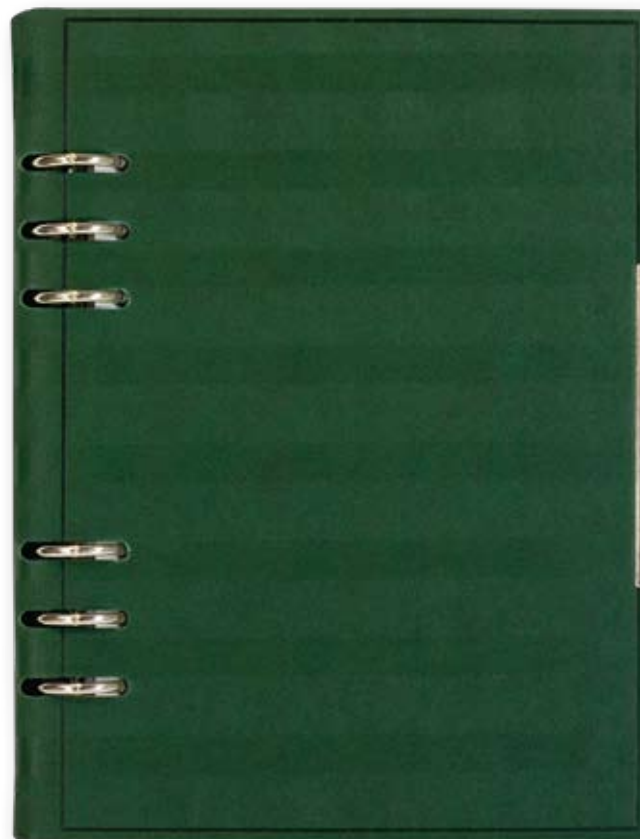

LOTUS 105.307

AGENDA WITH MECHANISM A5

BLOCK: EURO 4

Dimension of the block: 145×210 mm

Paper: chamois 80 g/m²

290 pages

COVER: LOTUS

Dimension of the cover: 180×232 mm

Nickel mechanism

Decorative clip

PACKING: LUX

Black box

Plastification: matte

PACKING

Weight/box: 8 kg

Size/box: 405×250×195 mm

EMBOSSING

FOIL STAMPING

SCREEN PRINTING

LASER