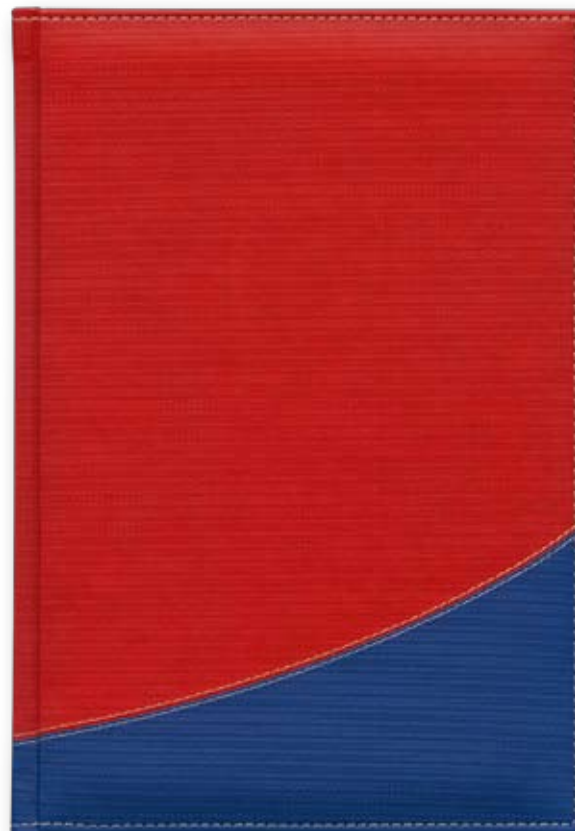

LINE 104.309

AGENDA WITH MECHANISM A6

BLOCK: EURO 4

Dimension of the block: 85×125 mm

Paper: chamois 80 g/m²

190 pages

COVER: LINE

Dimension of the cover: 110×145 mm

Stitched cover

Nickel mechanism

PACKING: LUX

Black box

Plastification: matte

PACKING

Weight/box: 8 kg

Size/box: 440×275×195 mm

LINE 104.204

DIARY B5

BLOCK: EURO 4

Dimension of the block: 165×235 mm

Paper: chamois 80 g/m²

224 pages

Map of Europe on 16 pages

COVER: LINE

Dimension of the cover: 175×245 mm

Stitched cover

PACKING: LUX

Black envelope

Plastification: matte

PACKING

Weight/box: 7 kg

Size/box: 360×255×175 mm

SCREEN PRINTING

LASER

EMBOSSING

FOIL STAMPING

premium

53