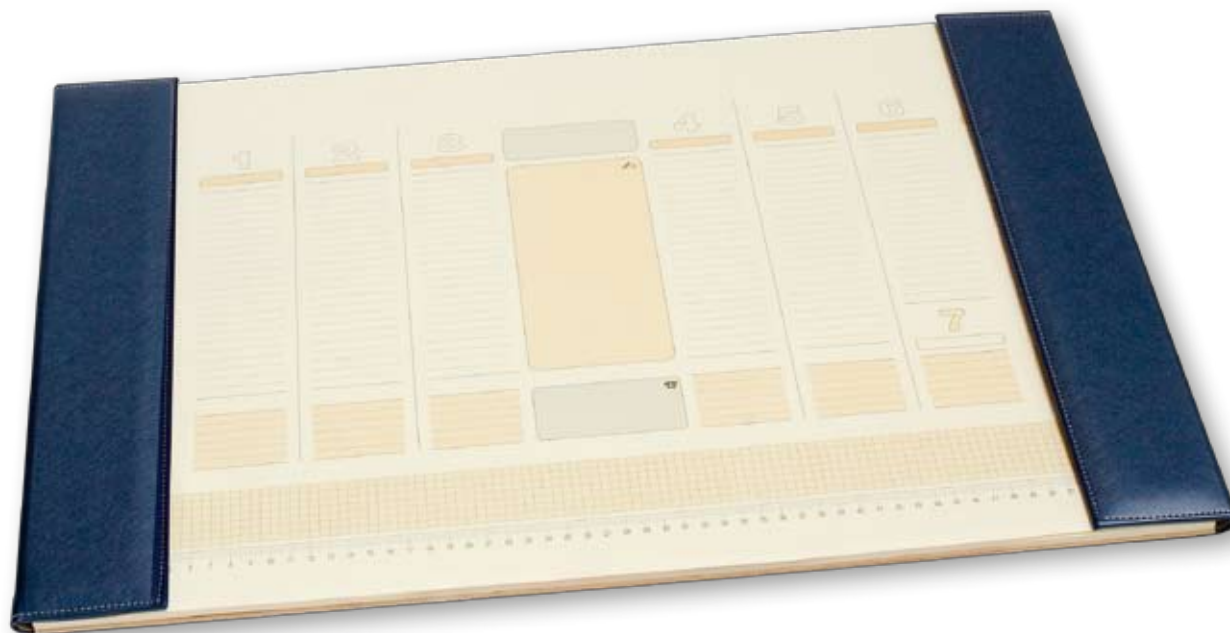

ALICANTE 101.010

TABLE MAP

BLOCK:

Dimension of the block: 550×370 mm

Material: chamois 80 g/m²

70 sheets

COVER: ALICANTE

Dimension of the cover: 560×380 mm

Stitched cover

PACKING

1