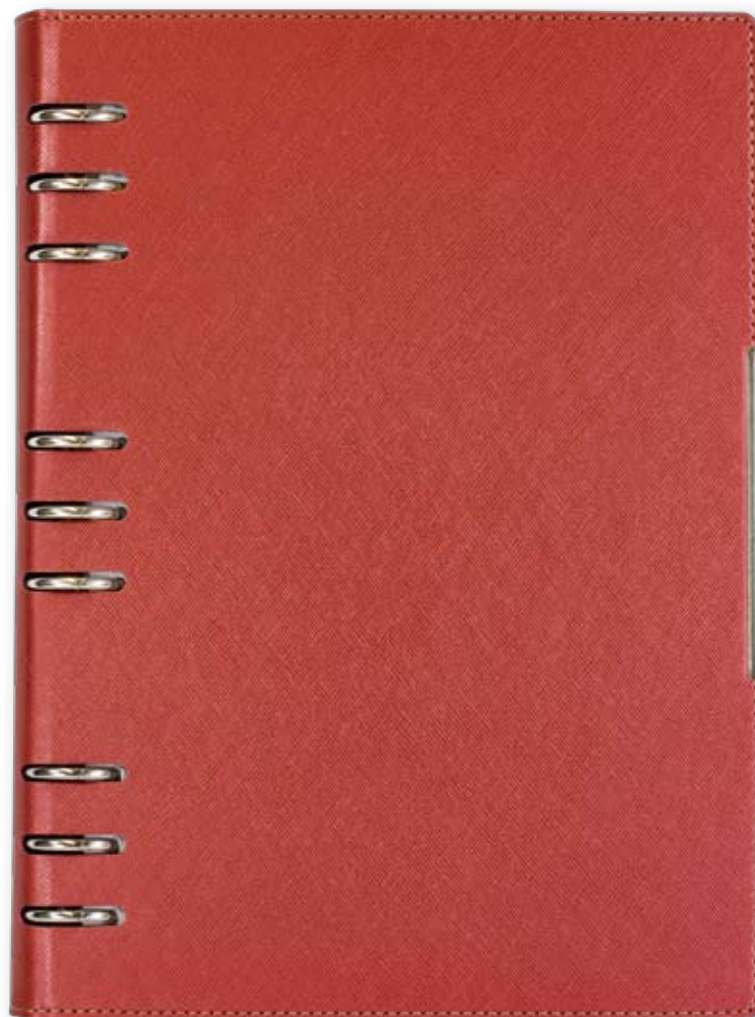

ALICANTE 101.306

AGENDA WITH MECHANISM 2027

BLOCK: EURO 4

Dimension of the block: 175×252 mm

Paper: chamais 80 g/m²

290 pages

COVER: ALICANTE

Dimension of the cover: 205×272 mm

Stitched cover

Nickel mechanism

Decorative clip

PACKING: LUX

Black box

Plastification: matte

PACKING

Weight/box: 9,5 kg

Size/box: 290×390×215 mm

SCREEN PRINTING

LASER

EMBOSSING

FOIL STAMPING

premium

33