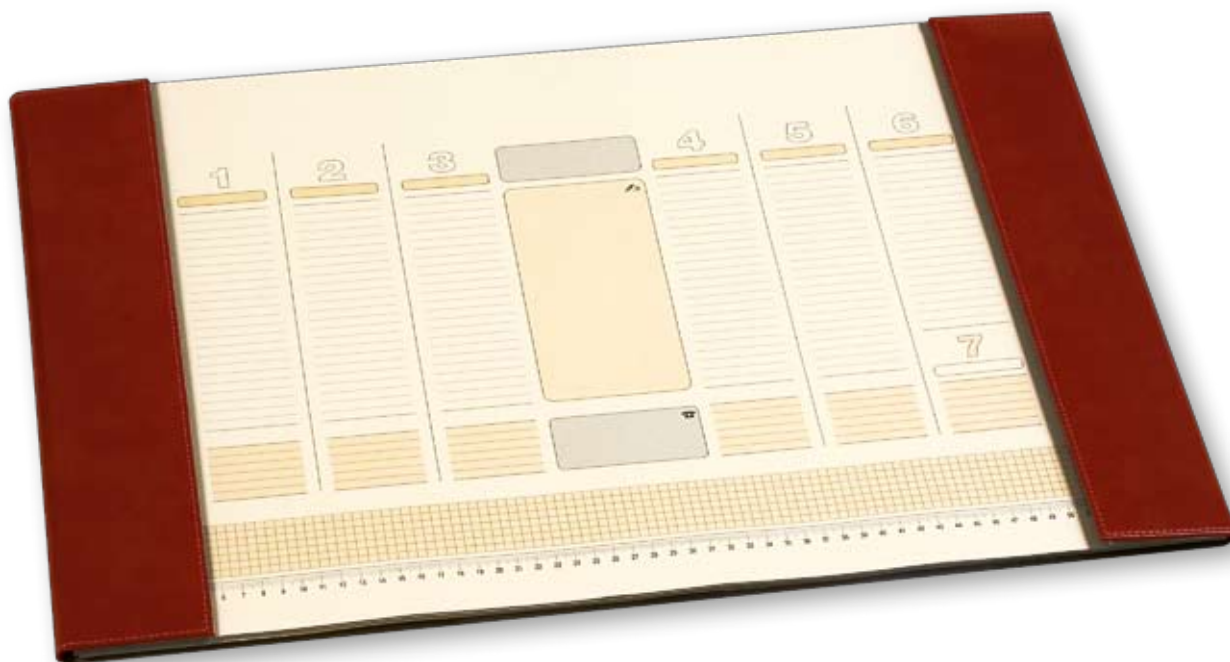

NOVASKIN 102.010

TABLE MAP

BLOCK:

Dimension of the block: 550×370 mm

Material: chamois 80 g/m²

70 sheets

COVER: NOVASKIN

Dimension of the cover: 560×380 mm

Stitched cover

PACKING

SCREEN PRINTING

LASER

EMBOSSING

FOIL STAMPING