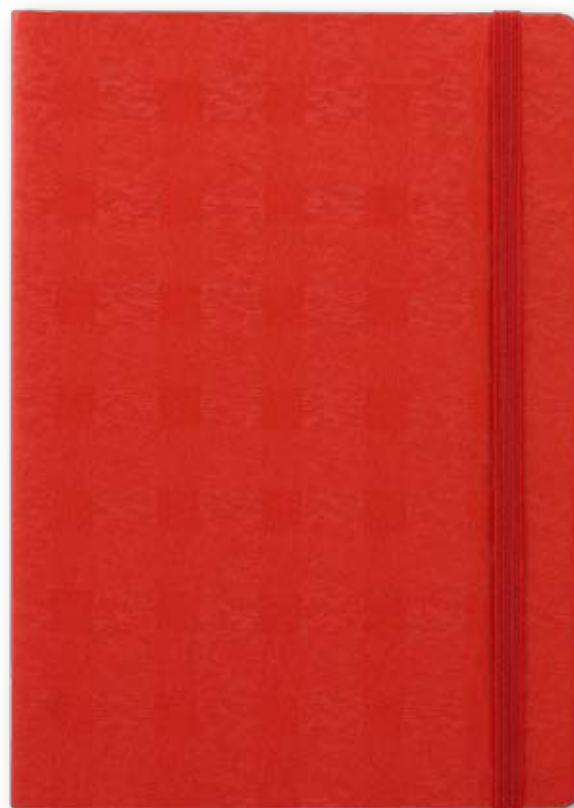

LOTUS 105.216

DIARY A5 WITH ELASTIC

BLOCK: EURO 6

Dimension of the block: 143×205 mm

Material: chamois 80 g/m²

192 pages

COVER: LOTUS

Dimension of the cover: 150×210 mm

PACKING

1

SCREEN PRINTING

LASER

EMBOSSING

FOIL STAMPING

premium