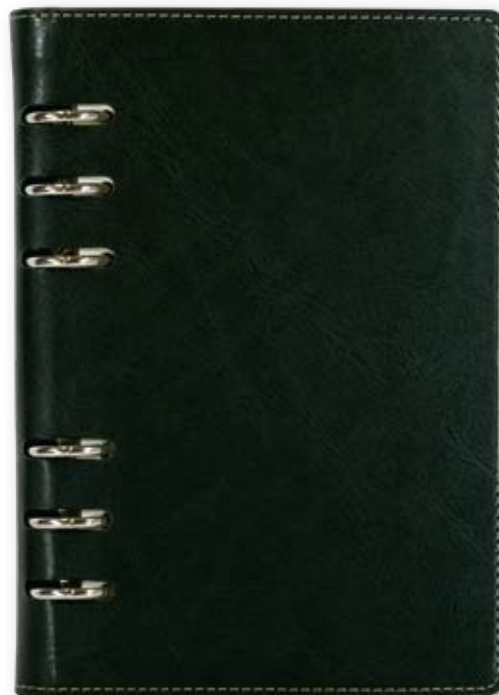

NOVASKIN 102.307

AGENDA WITH MECHANISM A5

BLOCK: EURO 4

Dimension of the block: 145×210 mm

Paper: chamois 80 g/m²

290 pages

COVER: NOVASKIN

Dimension of the cover: 180×235 mm

Nickel mechanism

Decorative clip

PACKING: LUX

Black box

Plastification: matte

PACKING

Weight/box: 8 kg

Size/box: 405×250×195 mm

NOVASKIN 102.308

AGENDA WITH MECHANISM B6

BLOCK: EURO 4

Dimension of the block: 105×165 mm

Paper: chamois 80 g/m²

230 pages

COVER: NOVASKIN

Dimension of the cover: 130×185 mm

Nickel mechanism

Decorative clip

PACKING: LUX

Black box

Plastification: matte

PACKING

Weight/box: 8 kg

Size/box: 405×295×160 mm

SCREEN PRINTING

LASER

EMBOSSING

FOIL STAMPING