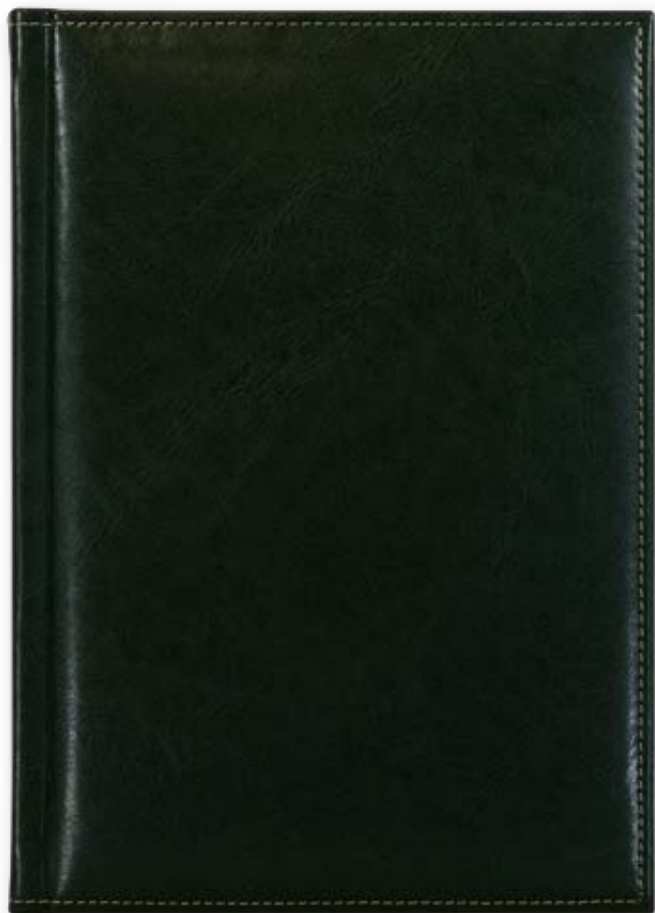

NOVASKIN 102.204

DIARY B5

BLOCK: EURO 4

Dimension of the block: 165×235 mm

Material: chamois 80 g/m²

224 pages

Map of Europe on 16 pages

COVER: NOVASKIN

Dimension of the cover: 175×245 mm

Stitched cover

PACKING: LUX

Black envelope

Plastification: matte

PACKING

Weight/box: 7 kg

Size/box: 360×255×175 mm

NOVASKIN 102.607

AGENDA WITH MECHANISM A5 STANDARD

BLOCK: EURO 4

Dimension of the block: 145×210 mm

Paper: chamois 80 g/m²

280 pages

COVER: NOVASKIN

Dimension of the cover: 180×235 mm

Stitched cover

Nickel mechanism

Decorative clip

PACKING: LUX

Black box

Plastification: matte

PACKING

Weight/box: 8 kg

Size/box: 405×250×195 mm