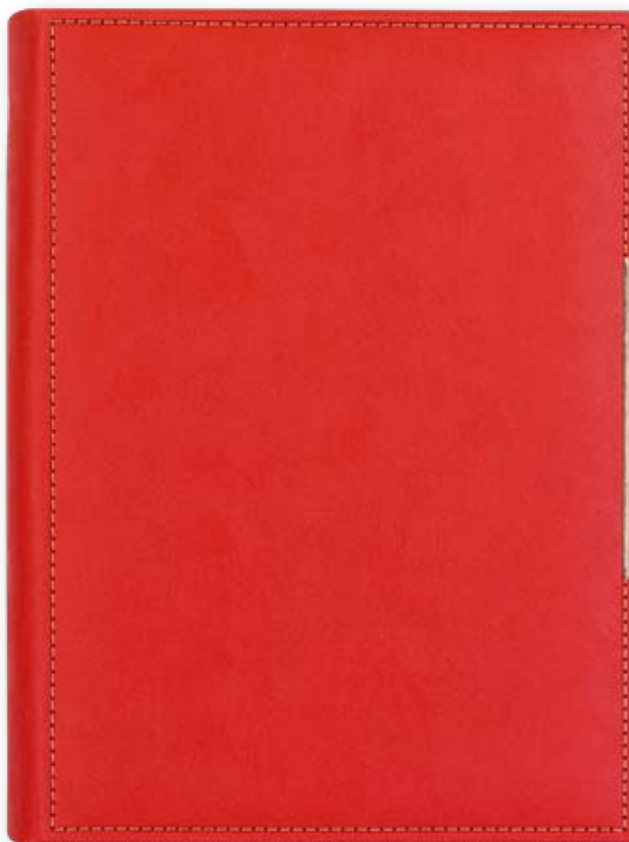

ODESA 128.309

AGENDA WITH MECHANISM A6

BLOCK: EURO 4

Dimension of the block: 85×125 mm

Material: chamois 80 g/m²

190 pages

COVER: ODESA

Dimension of the cover: 110×145 mm

Stitched cover

Nickel mechanism

Decorative clip

PACKING: LUX

Black box

Plastification: matte

PACKING

Weight/box: 8 kg

Size/box: 440×275×195 mm

ODESA 128.607

AGENDA WITH MECHANISM A5 STANDARD

BLOCK: EURO 4

Dimension of the block: 145×210 mm

Paper: chamois 80 g/m²

290 pages

COVER: ODESA

Dimension of the cover: 180×232 mm

Stitched cover

Nickel mechanism

Decorative clip

PACKING: LUX

Black box

Plastification: matte

PACKING

Weight/box: 8 kg

Size/box: 405×250×195 mm

SCREEN PRINTING

LASER

EMBOSSING

FOIL STAMPING