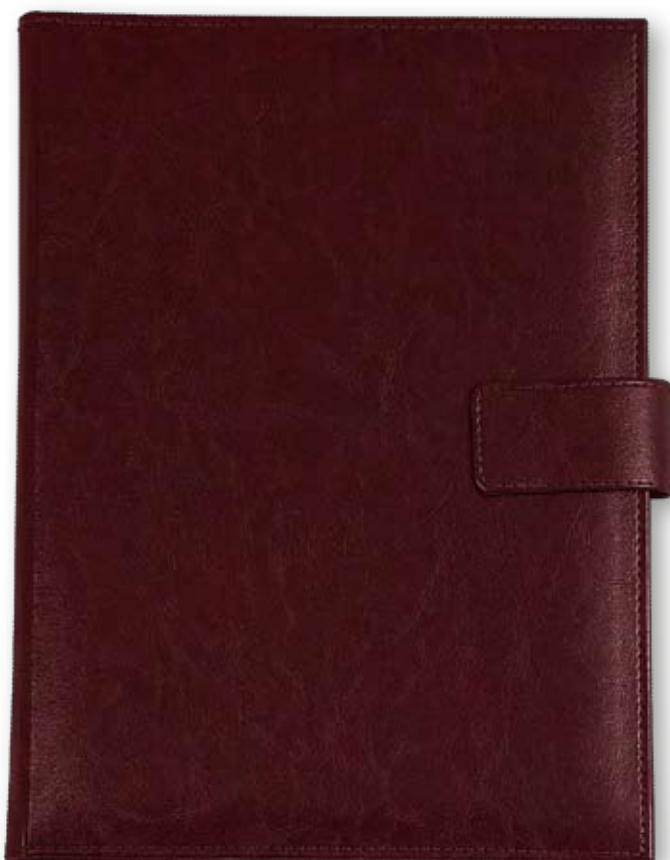

NOVASKIN 102.302

AGENDA WITH MECHANISM A4

BLOCK:

Dimension of the block: 195×275 mm
Paper: chamois 80 g/m²
170 pages

COVER: NOVASKIN

Dimension of the cover: 210×300 mm
Material: artificial leather, thermo reactive
Stitched cover
Plated mechanism

PACKING: LUX

Black box
Plastification: matte

PACKING

Weight/box: 8 kg
Size/box: 480×325×195 mm