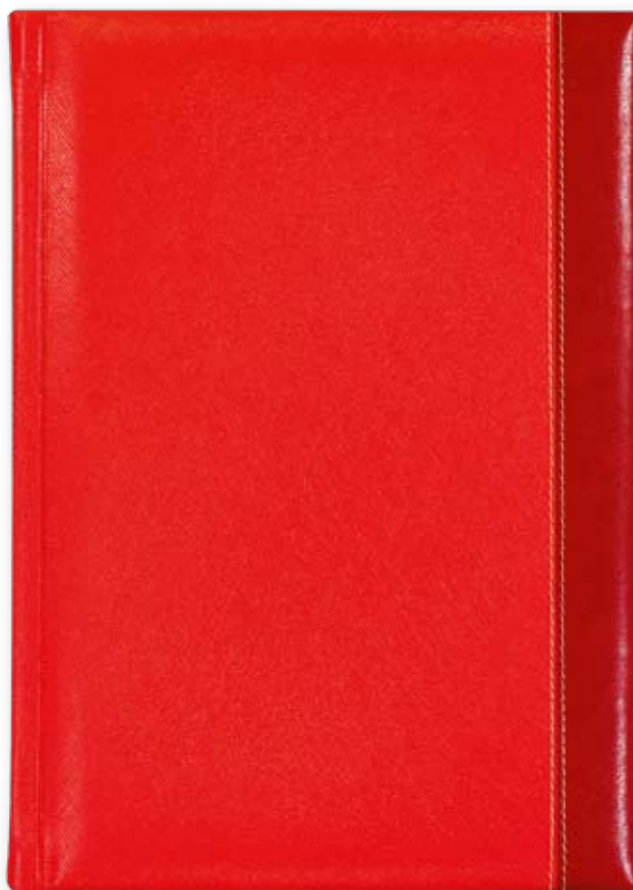

SCREEN PRINTING

LASER

EMBOSSING

FOIL STAMPING