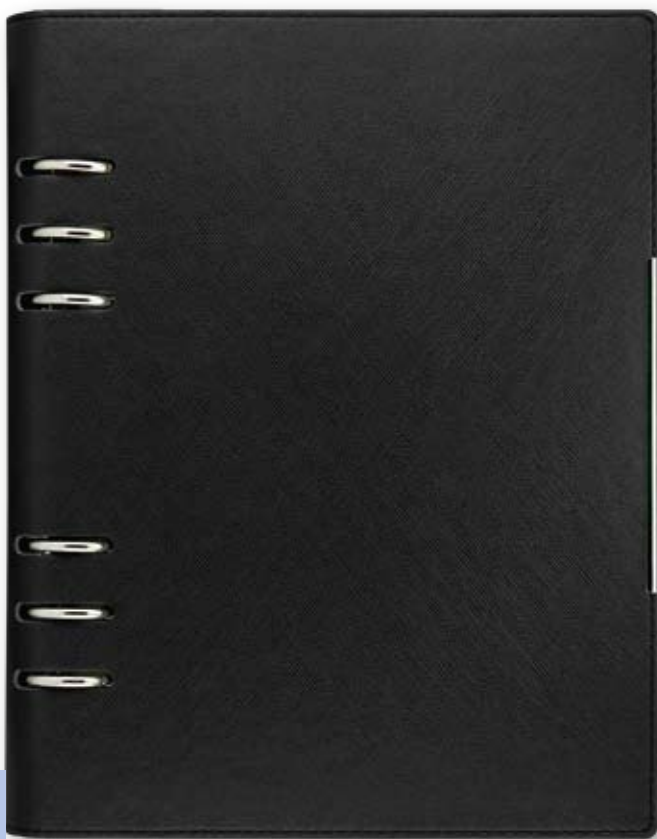

ALICANTE 101.307

AGENDA WITH MECHANISM A5

BLOCK: EURO 4

Dimension of the block: 145×210 mm

Paper: chamois 80 g/m²

290 pages

COVER: ALICANTE

Dimension of the cover: 180×235 mm

Stitched cover

Nickel mechanism

Decorative clip

PACKING: LUX

Black box

Plastification: matte

PACKING

Weight/box: 8 kg

Size/box: 405×250×195 mm

1 10

ALICANTE 101.308

AGENDA WITH MECHANISM B6

BLOCK: EURO 4

Dimension of the block: 105×165 mm

Paper: chamois 80 g/m²

230 pages

COVER: ALICANTE

Dimension of the cover: 130×185 mm

Stitched cover

Nickel mechanism

Decorative clip

PACKING: LUX

Black box

Plastification: matte

PACKING

Weight/box: 8 kg

Size/box: 405×295×160 mm

1 20

SCREEN PRINTING

LASER

EMBOSSING

FOIL STAMPING