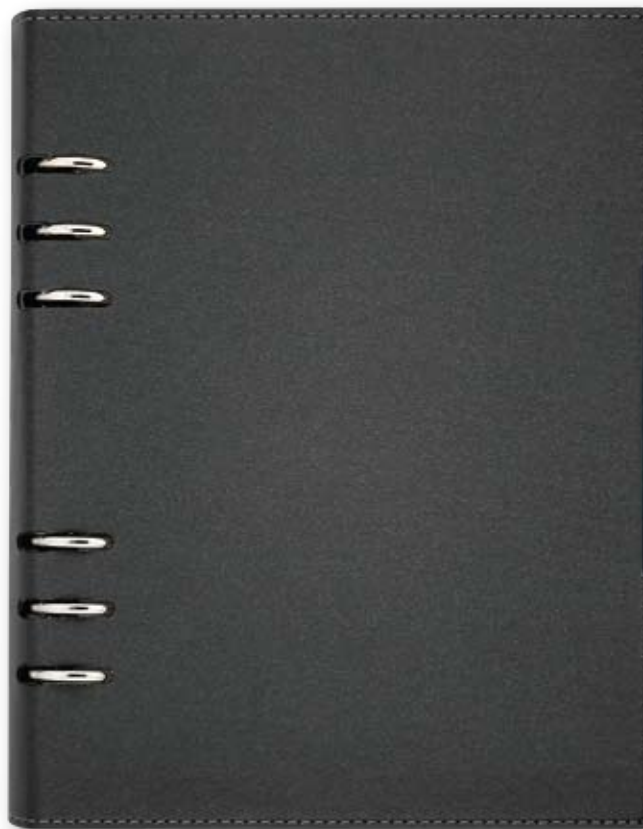

ATLANTA 106.204

DIARY B5

BLOCK: EURO 4

Dimension of the block: 165×235 mm

Paper: chamois 80 g/m²

224 pages

Map of Europe on 16 pages

COVER: ATLANTA

Dimension of the cover: 175×245 mm

Stitched cover

Decorative clip

PACKING: LUX

Black envelope

Plastification: matte

PACKING

Weight/box: 7 kg

Size/box: 360×255×175 mm

ATLANTA 106.307

AGENDA WITH MECHANISM A5

BLOCK: EURO 4

Dimension of the block: 145×210 mm

Material: chamois 80 g/m²

290 pages

COVER: ATLANTA

Dimension of the cover: 180×235 mm

Stitched cover

Nickel mechanism

Decorative clip

PACKING: LUX

Black box

Plastification: matte

PACKING

Weight/box: 8 kg

Size/box: 405×250×195 mm

SCREEN PRINTING

LASER

EMBOSSING

FOIL STAMPING

premium

61