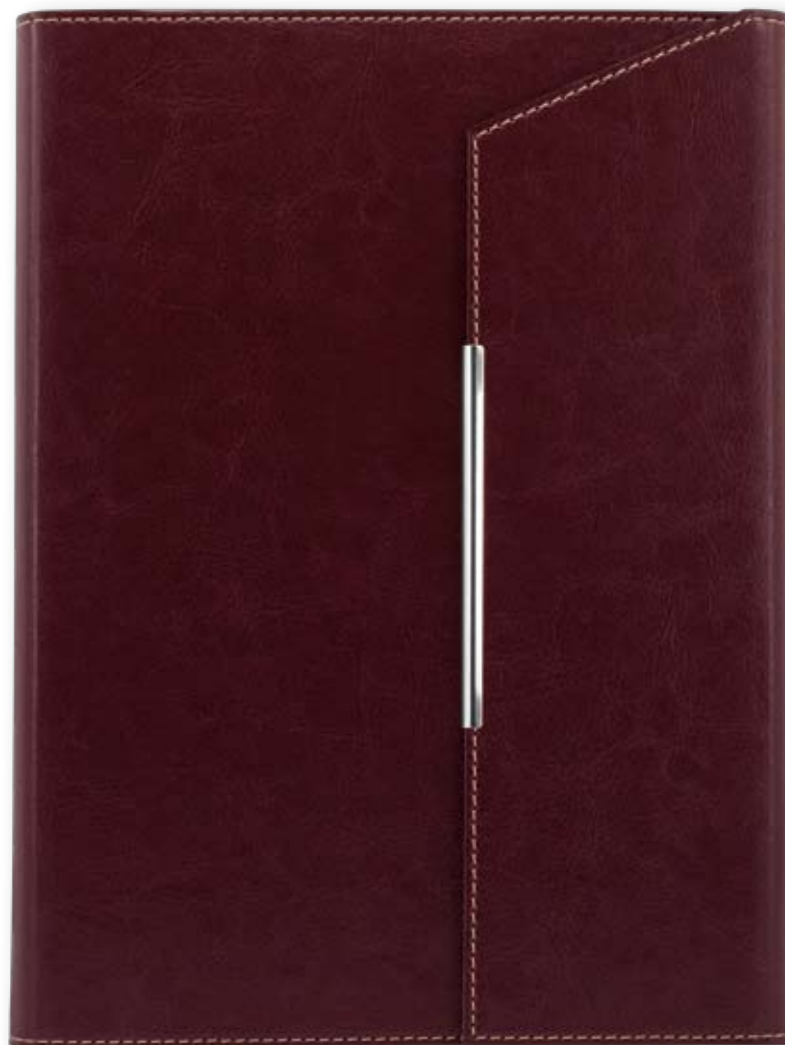

NOVASKIN 102.904

AGENDA B5 WITH MAGNET FLAP

BLOCK: EURO 7 WITH SPIRAL

Dimension of the block: 160x240 mm

Paper: chamois 80 g/m²

228 pages

COVER: NOVASKIN

Dimension of the cover: 182x247 mm

Stitched cover

Decorative clip

PACKING: LUX

Black box

Plastification: matte

PACKING