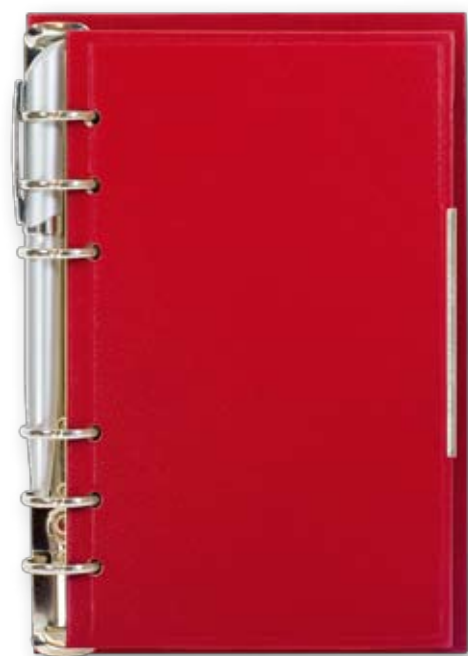

INFINITY 118.317

AGENDA WITH MECHANISM A5

Dimension of the cover: 174x232 mm
Material of the cover: bookbinding material
Dimension of the block: 145x210 mm
340 pages
Paper: 80 g/m²

INFINITY 118.318

AGENDA WITH MECHANISM B6

Dimension of the cover: 126x185 mm
Material of the cover: bookbinding material
Dimension of the block: 105x165 mm
240 pages
Paper: 80 g/m²