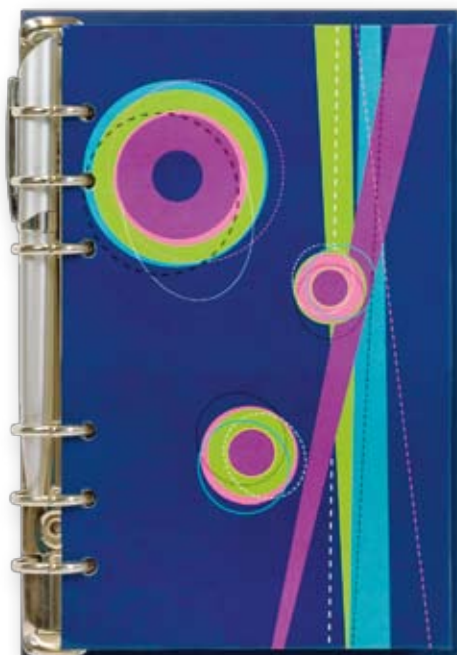

POEMA 122.318

AGENDA WITH MECHANISM B6

Dimension of the cover: 126x185 mm
Material of the cover: paper 220gr/m²,
shine lamination
Dimension of the block: 105x165 mm
240 pages
Paper: 80 g/m²

POEMA 122.319

NOTEBOOK B7

Dimension of the cover: 130x85 mm
Material of the cover: paper 220gr/m²,
shine lamination
Dimension of the block: 125x80 mm
100 pages
Paper: 80 g/m²

domino