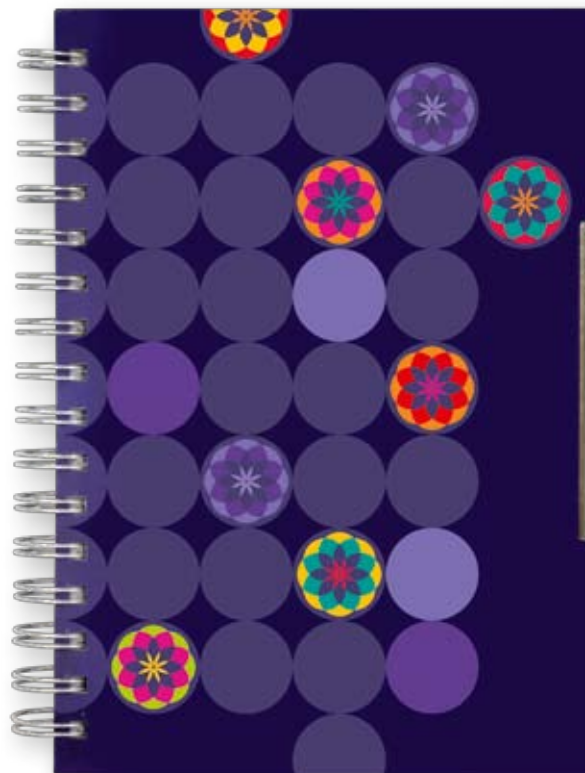

Gray - 70

Purple - 34

DIVAS 124.507

NOTEBOOK B6

Dimension of the cover: 130x175 mm
Material of the cover: paper 220gr/m², shine lamination
Dimension of the block: 110x165 mm
250 pages
Paper: 80 g/m²

domino