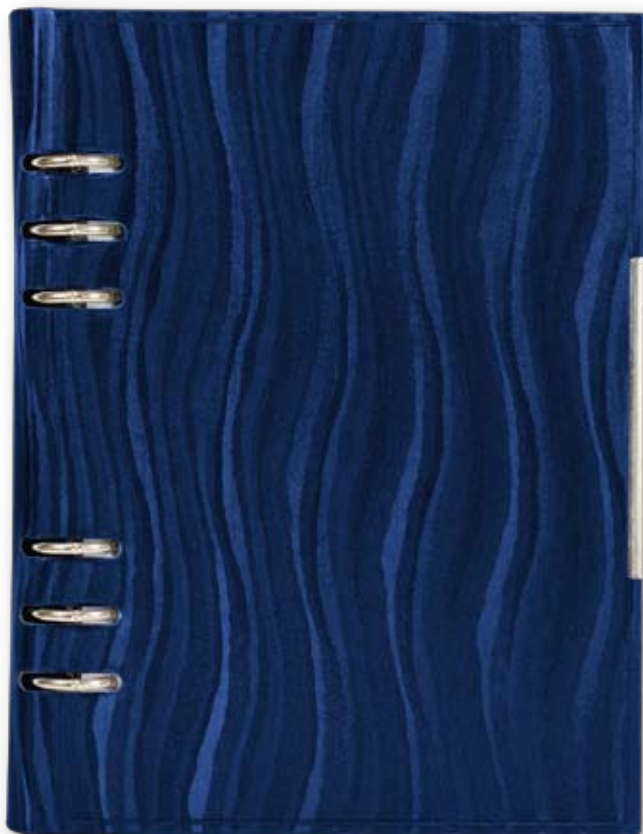

SPHERA 119.307

AGENDA WITH MECHANISM A5

Dimension of the cover: 180x235 mm

Material of the cover: bookbinding material

Dimension of the block: 145x210 mm

340 pages

Paper: 80 g/m²

BAROCCA 120.307

AGENDA WITH MECHANISM A5

Dimension of the cover: 180x235 mm

Material of the cover: bookbinding material

Dimension of the block: 145x210 mm

340 pages

Paper: 80 g/m²