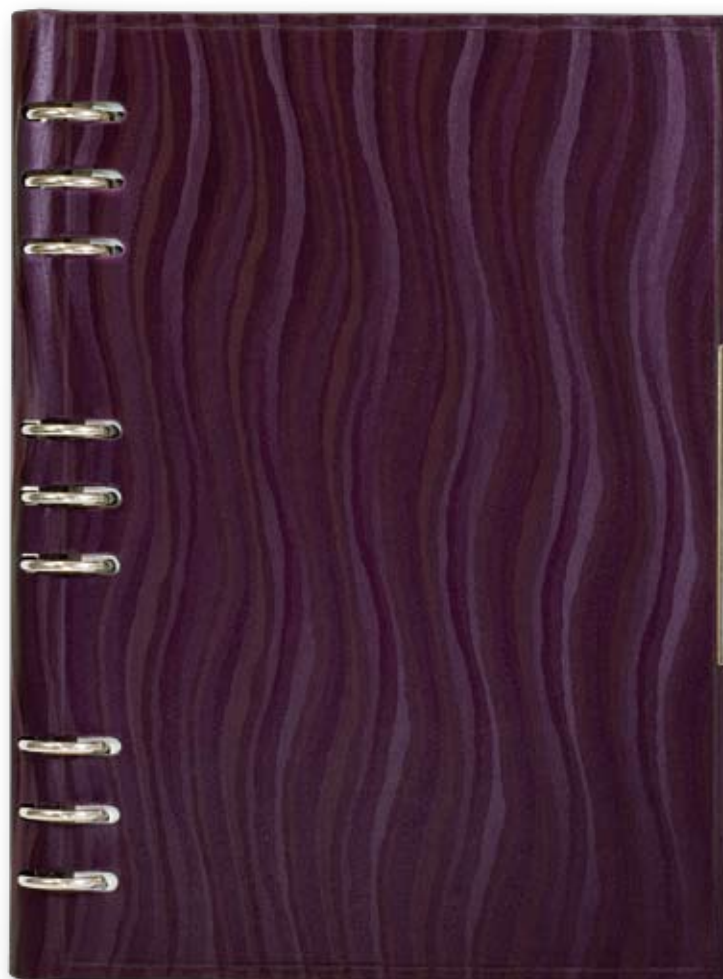

SPHERA 119.306

AGENDA WITH MECHANISM 2027

Dimension of the cover: 210x270 mm

Material of the cover: bookbinding material

Dimension of the block: 185x255 mm

340 pages

Paper: 80 g/m²

domino