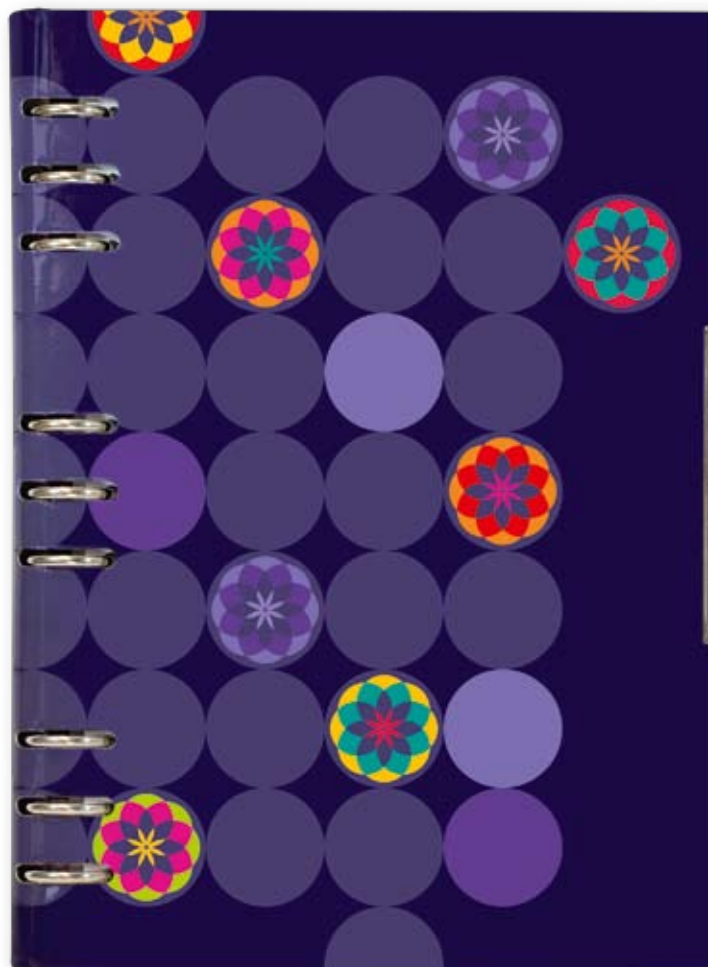

DIVAS 124.306

AGENDA WITH MECHANISM 2027

Dimension of the cover: 210x270 mm
Material of the cover: paper 220gr/m²,
shine lamination
Dimension of the block: 185x255 mm
340 pages
Paper: 80 g/m²

domino