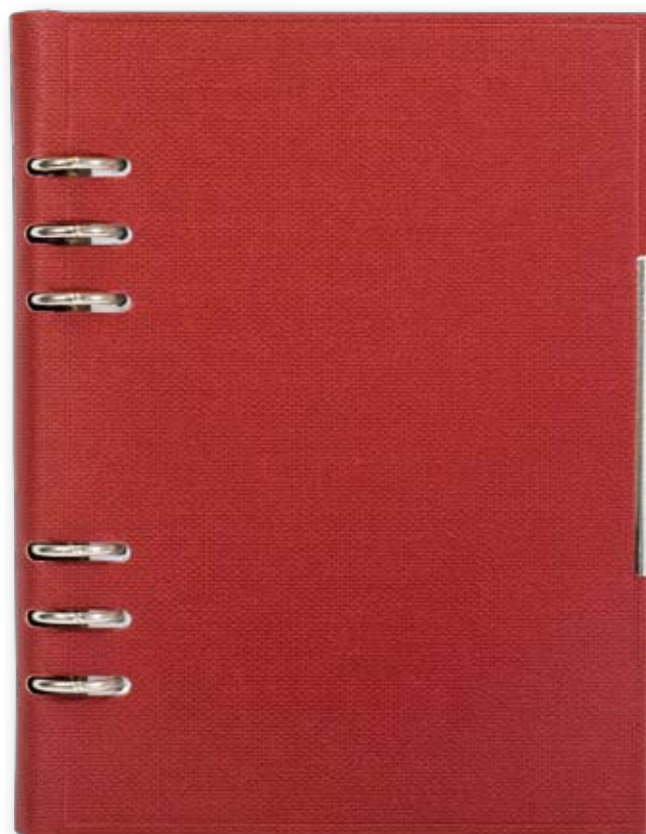

SPHERA 119.307

AGENDA WITH MECHANISM A5

Dimension of the cover: 180x235 mm

Material of the cover: bookbinding material

Dimension of the block: 145x210 mm

340 pages

Paper: 80 g/m²

BAROCCA 120.307

AGENDA WITH MECHANISM A5

Dimension of the cover: 180x235 mm

Material of the cover: bookbinding material

Dimension of the block: 145x210 mm

340 pages

Paper: 80 g/m²