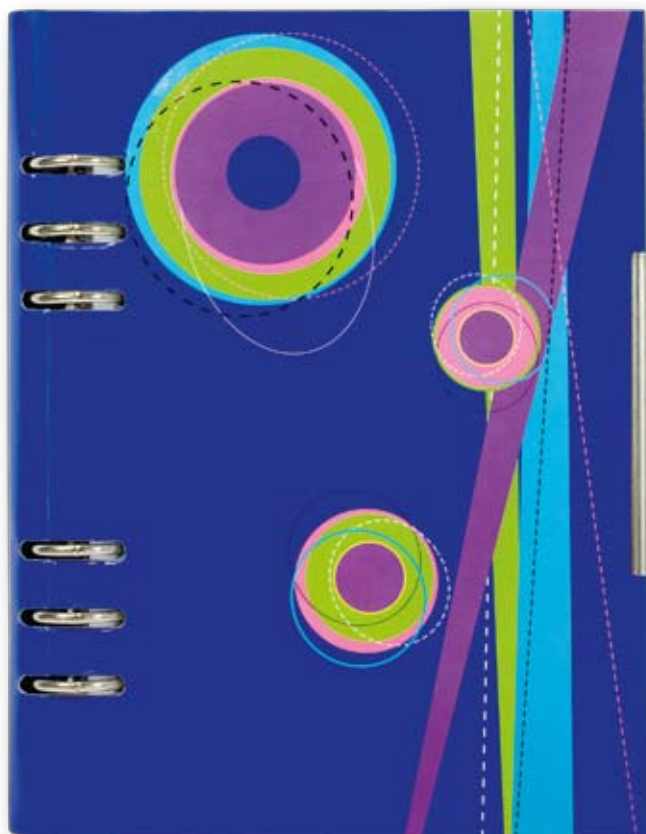

POEMA 122.307

AGENDA WITH MECHANISM A5

Dimension of the cover: 180x235 mm
Material of the cover: paper 220gr/m²,
shine lamination
Dimension of the block: 145x210 mm
340 pages
Paper: 80 g/m²

POEMA 122.308

AGENDA WITH MECHANISM B6

Dimension of the cover: 135x185 mm
Material of the cover: paper 220gr/m²,
shine lamination
Dimension of the block: 105x165 mm
240 pages
Paper: 80 g/m²

domino